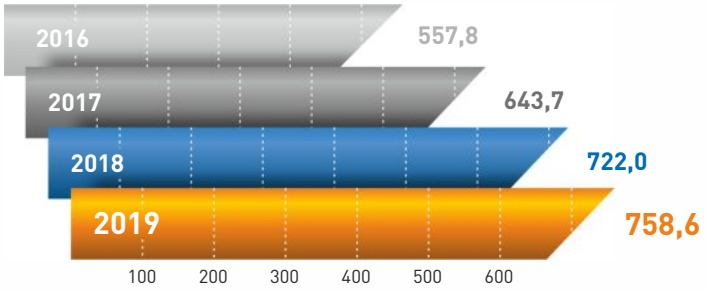

CONTAINER TRAFFIC, th TEUs

IT SERVICES

- EDIFACT-based document interchange
- Processing of electronic powers of attorney
- Truck queue management system
- Remote monitoring of reefer containers
- Time slot booking system
- Customs status tracking